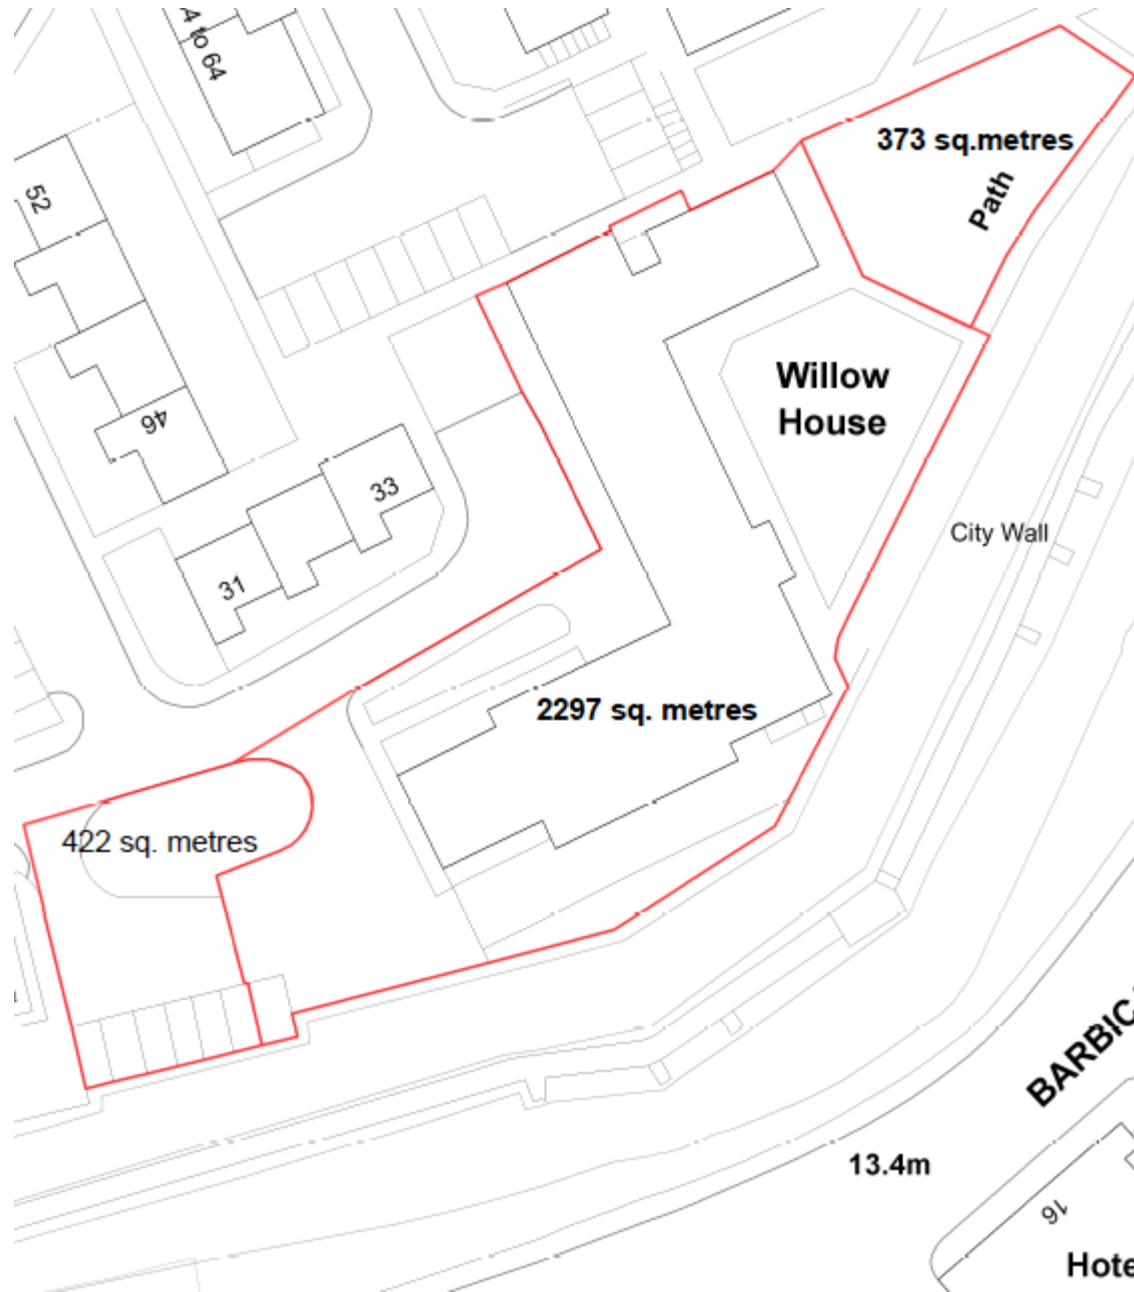

New public open space at Lowfield – to open this Autumn

Annex 2 - Ordnance Lane and Hospital Fields Road site plan

Ordnance Lane Sketches of Planning Application proposals

Intergenerational and family housing

Shared 'Ginnel' Gardens

View from Fulford Road and down 'New Ordnance Lane'

Retained and upgraded Married Quarters building behind new urban orchard and public space at the heart of the development

Annex 3 - Site plan of Willow House

Annex 4 - York Central site plan showing CYC land ownership

Network Rail

York Council

Homes England

Annex 5 - Site Plan of Morrell House

Playing Field

Annex 6 - Site Plan of former Tang Hall Library