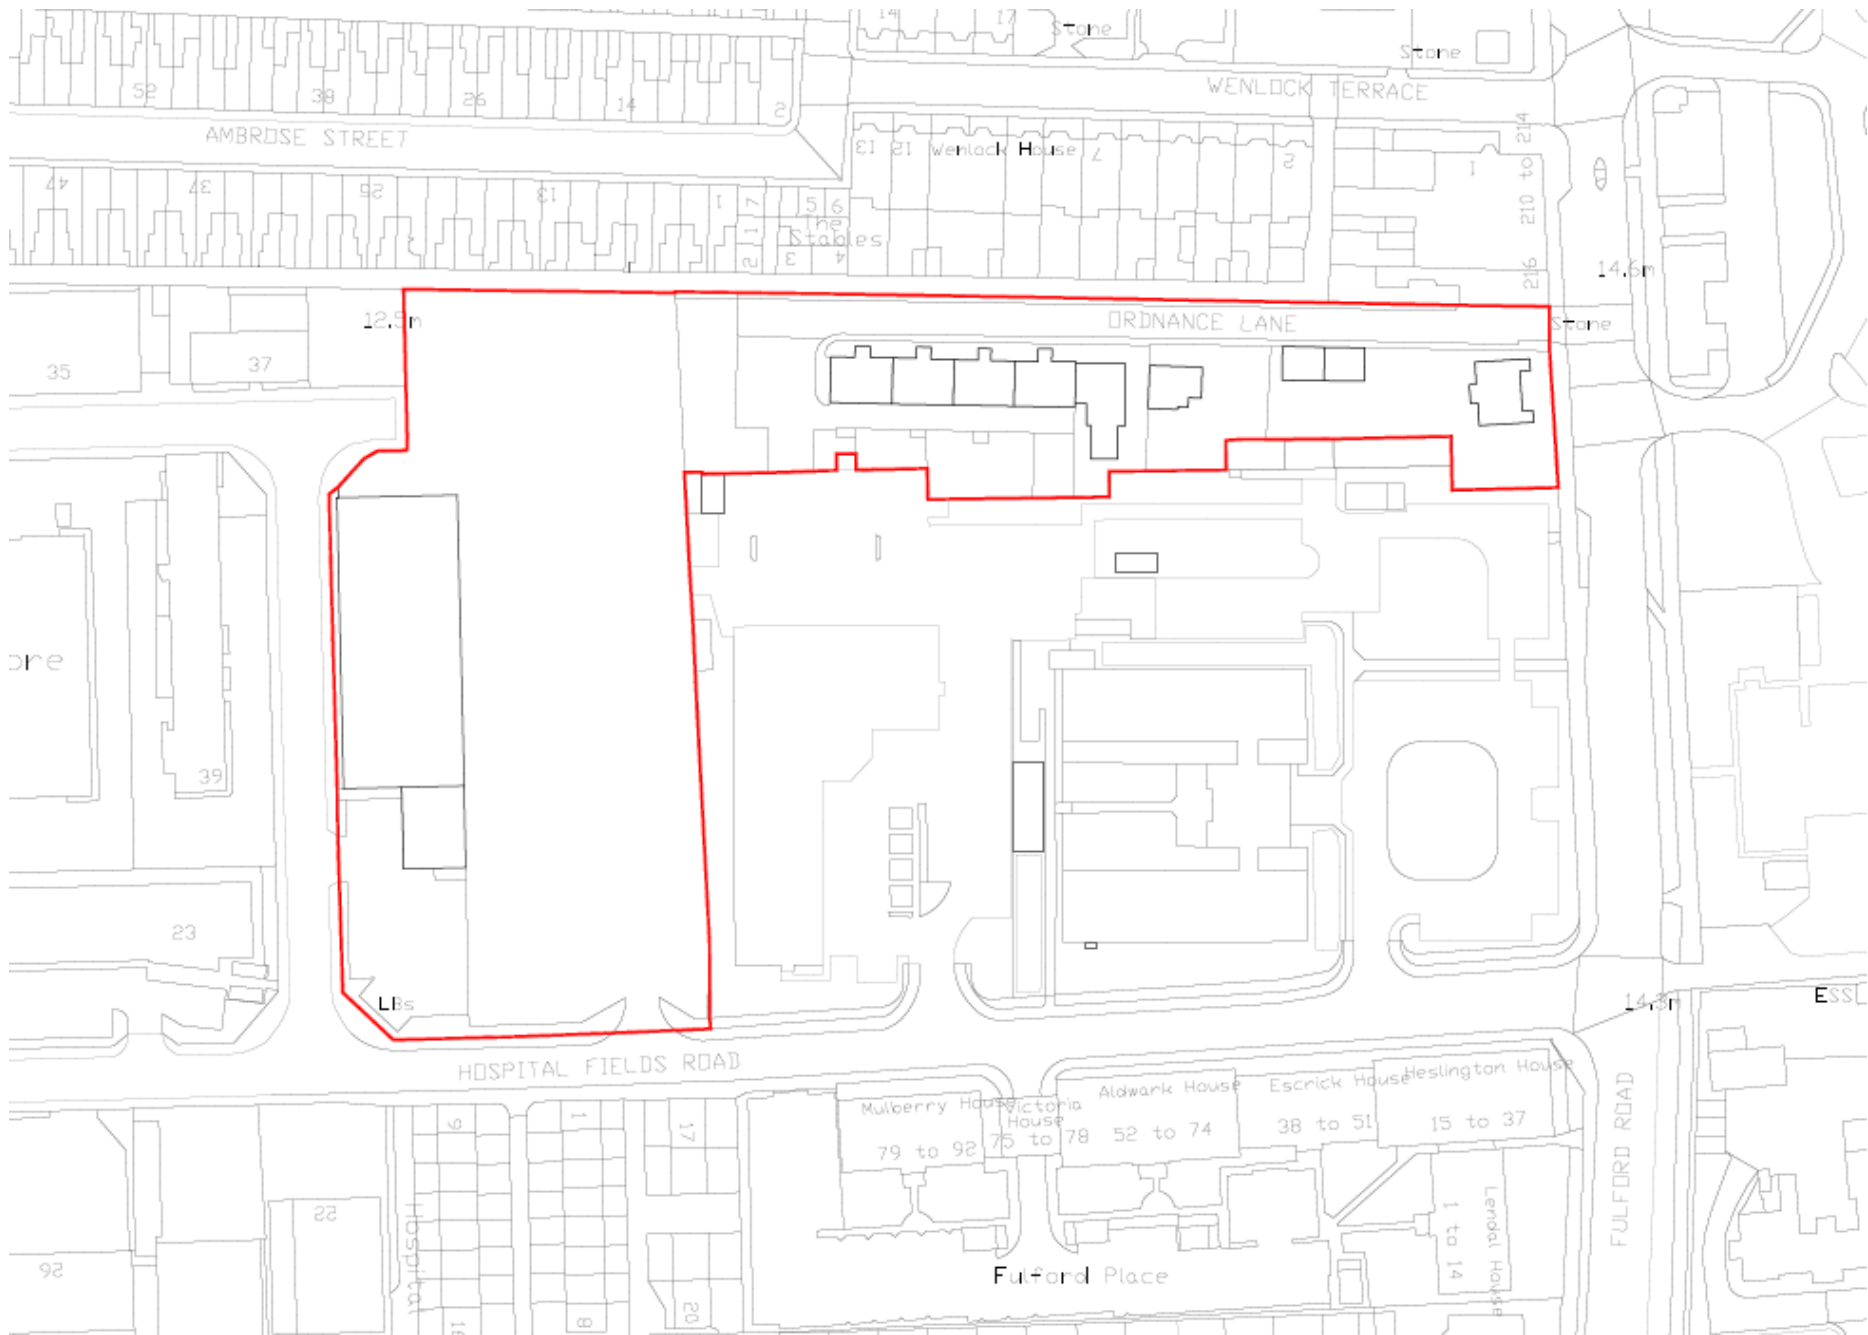

Annex 1 - Progress at Lowfield Completed and occupied bungalows

New family houses at Lowfield with play park in the foreground

New apartments for the over 55 at Lowfield – family houses and bungalows to the right

New public open space at Lowfield – to open this Autumn

Annex 2 - Ordnance Lane and Hospital Fields Road site plan

Ordnance Lane Sketches of Planning Application proposals

Intergenerational and family housing

Shared 'Ginnel' Gardens

View from Fulford Road and down 'New Ordnance Lane'

Retained and upgraded Married Quarters building behind new urban orchard and public space at the heart of the development

Annex 3 - Site plan of Willow House

Annex 4 - York Central site plan showing CYC land ownership

Network Rail

York Council

Homes England

Annex 5 - Site Plan of Morrell House

Playing Field

Annex 6 - Site Plan of former Tang Hall Library