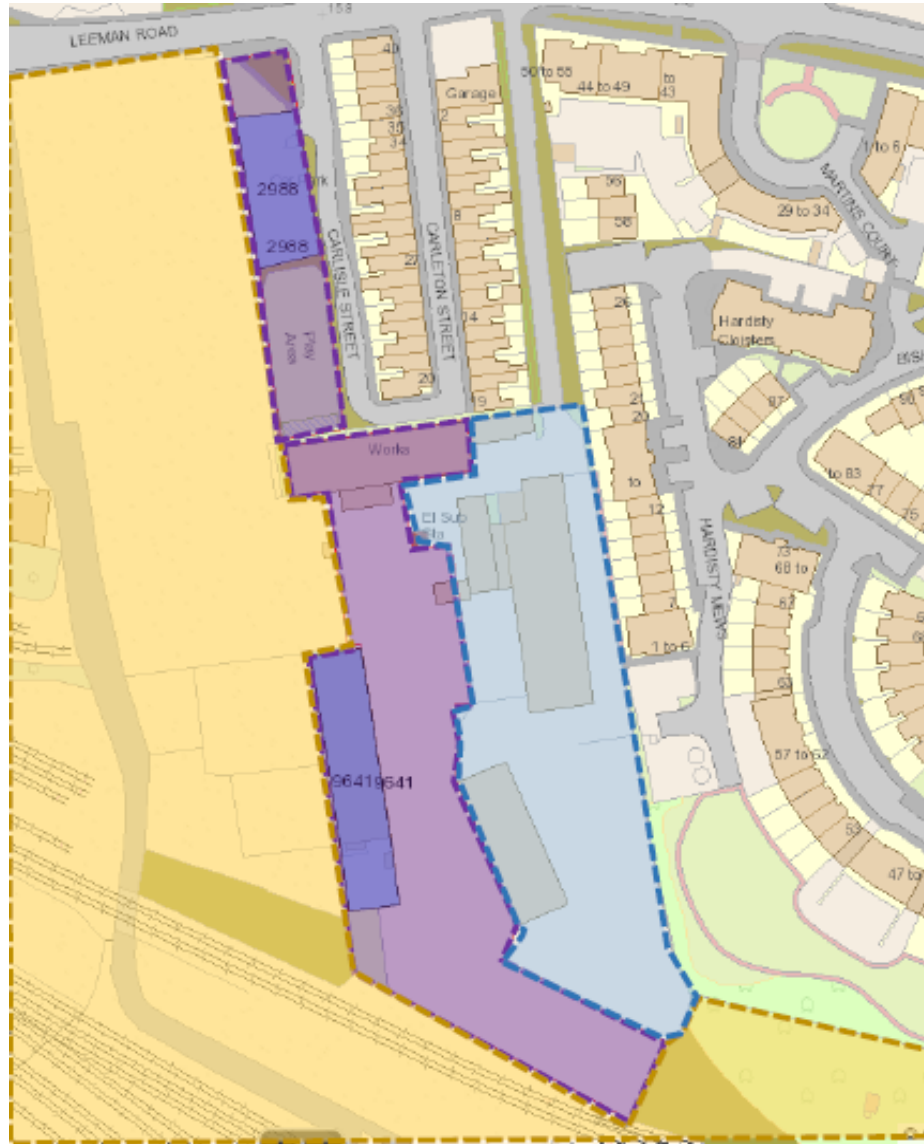

New public open space at Lowfield – to open this Autumn

Annex 2 - Ordnance Lane and Hospital Fields Road site plan

Ordnance Lane Sketches of Planning Application proposals

Intergenerational and family housing

Shared 'Ginnel' Gardens

View from Fulford Road and down 'New Ordnance Lane'

Retained and upgraded Married Quarters building behind new urban orchard and public space at the heart of the development

Annex 3 - Site plan of Willow House

Annex 4 - York Central site plan showing CYC land ownership

Network Rail

York Council

Homes England

Annex 5 - Site Plan of Morrell House

Playing Field

Annex 6 - Site Plan of former Tang Hall Library